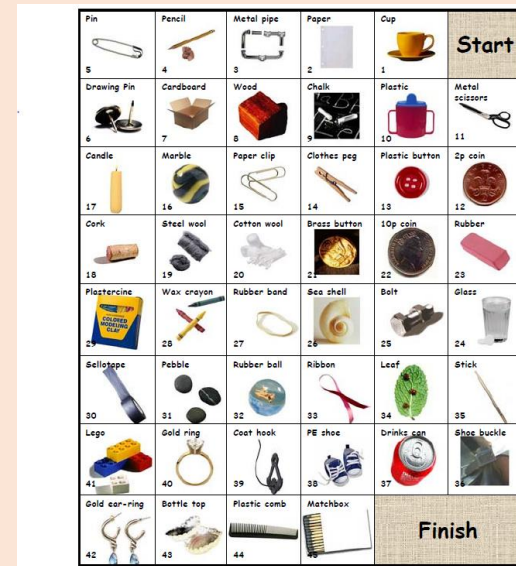

Science - Physics

Lesson 4

Magnets - games

RECALL

Make a list of magnetic and non-magnetic objects from yesterday's lesson.

Activity 1 - Classification

Cut out the small pictures on the sheet . If you want to add miscellaneous items beforehand you can draw pictures in the 9 empty boxes. You have to classify the objects according to whether or not you think that they are magnetic. Take a picture of your diagram. There are full size versions of each sheet on the next page.

Drawing Pin		Cardboard		Cork		Steel Wool		Sellotape		Pebble		Gold ear-ring		Bottle Top			
Pin		Wood		Candle		Cotton Wool		Clay		Rubber Ball		Lego		Plastic Comb			
Pencil		Chalk		Marble		Brass Button		Wax Crayon		Ribbon		Gold Ring		Matchbox			
Metal Pipe		Plastic		Paper Fastener		10p Coin		Rubber Band		Leaf		Coat Hook					
Paper		Scissors		Clothes Peg		Rubber		Sea Shell		Stick		PE Shoe					
Cup		2p Coin		Plastic Button		Glass		Bolt		Shoe Buckle		Drinks Can					

Is it magnetic?

Magnetic

Non-magnetic

Not Sure?

The track game

Each group (up to 4 players) will need a baseboard (sheet 1) and a coin. Players take turns to toss the coin. If it lands on 'heads' they move forwards one space. If it lands on 'tails' then they move on 2 spaces. If they land on something that is magnetic, then they move on an extra square. You can play with someone from your family or with your classmate using a video call. Have fun 😊

Pin 5		Pencil 4		Metal pipe 3		Paper 2		Cup 1		Start	
Drawing Pin 6		Cardboard 7		Wood 8		Chalk 9		Plastic 10		Metal scissors 11	
Candle 17		Marble 16		Paper clip 15		Clothes peg 14		Plastic button 13		2p coin 12	
Cork 18		Steel wool 19		Cotton wool 20		Brass button 21		10p coin 22		Rubber 23	
Plastercine 29		Wax crayon 28		Rubber band 27		Sea shell 26		Bolt 25		Glass 24	
Sellotape 30		Pebble 31		Rubber ball 32		Ribbon 33		Leaf 34		Stick 35	
Lego 41		Gold ring 40		Coat hook 39		PE shoe 38		Drinks can 37		Shoe buckle 36	
Gold ear-ring 42		Bottle top 43		Plastic comb 44		Matchbox 45		Finish			