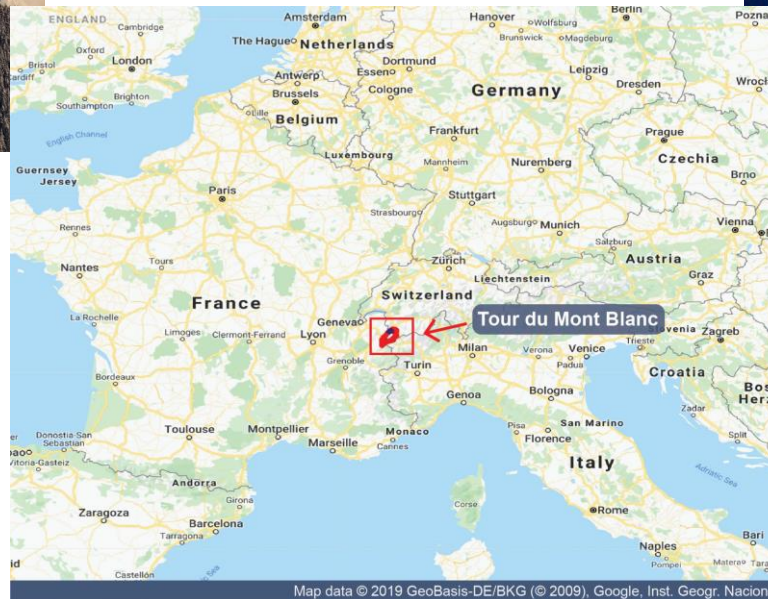

MOUNTAINS IN EUROPE

Where are the mountains on this image?

How do you know?

What is the tallest mountain in Europe?

Research – can you find:

- The Dolomites
- The Pyrenees
- The Alps

Let's explore

<https://earth.google.com/web/@40.52766488,23.82635291,1405.794|1224a,13406739.77213144d,35y,0h,0t,0r>

TALLEST MOUNTAIN IN EUROPE – MOUNT ELBRUS

5642m high

Dormant volcano

MOUNT VESUVIUS

Active volcano

Famous eruption in 79CE

Last erupted in 1944

MONT BLANC (WHITE MOUNTAIN)

4810m high

The highest point of the alps mountain range

MOUNTAIN RANGES

**The Dolomites
(3343m)**

**The Pyrenees
(3404m)**

**Carpathian
Mountains
(2655m)**

**The Alps
(4810m)**

**Scandinavian
Mountains
(2469m)**