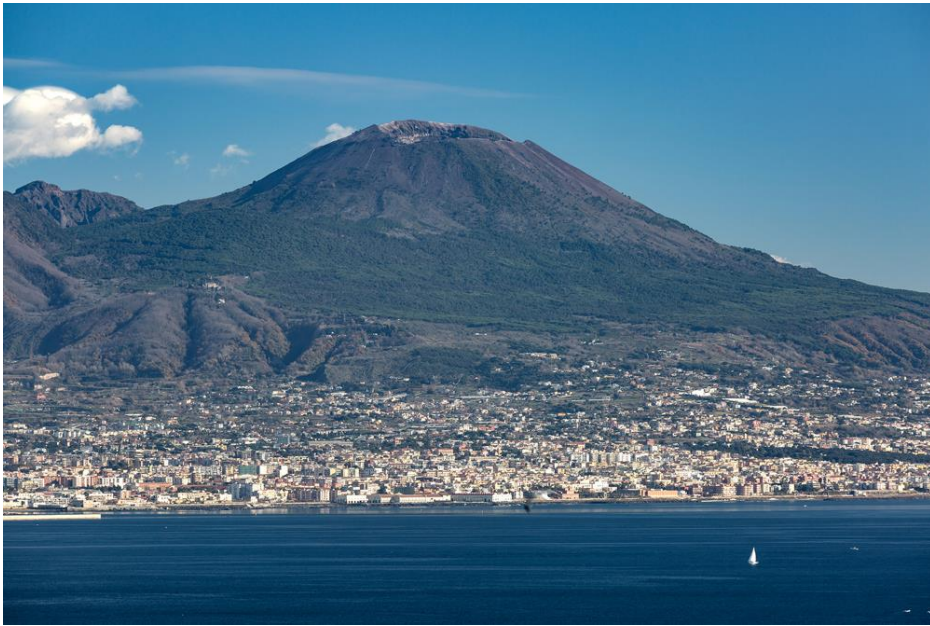

TALLEST MOUNTAIN IN EUROPE – MOUNT ELBRUS

5642m high

Dormant volcano

MOUNT VESUVIUS

Active volcano

Famous eruption in 79CE

Last erupted in 1944

MONT BLANC (WHITE MOUNTAIN)